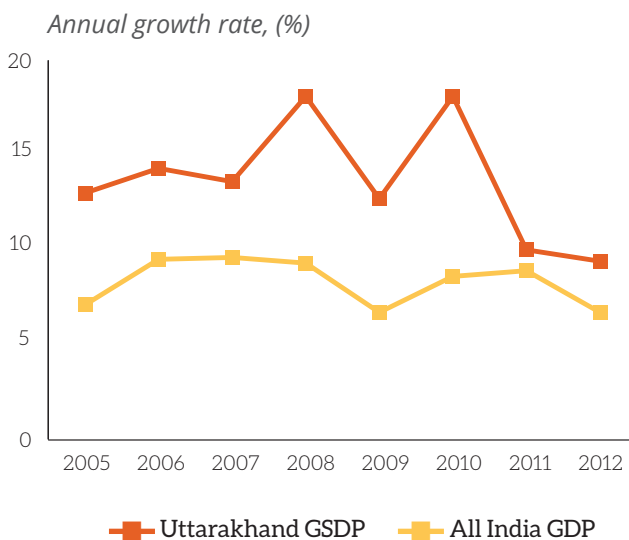

Interpreting the graph

Improving Low income, high growth	Leading High income, high growth
Lagging Low income, low growth	Weakening High income, low growth

Improvement from 2005 to 2012

Standard of living, 2005

Uttarakhand's growth is driven by the non-farm sectors of its economy