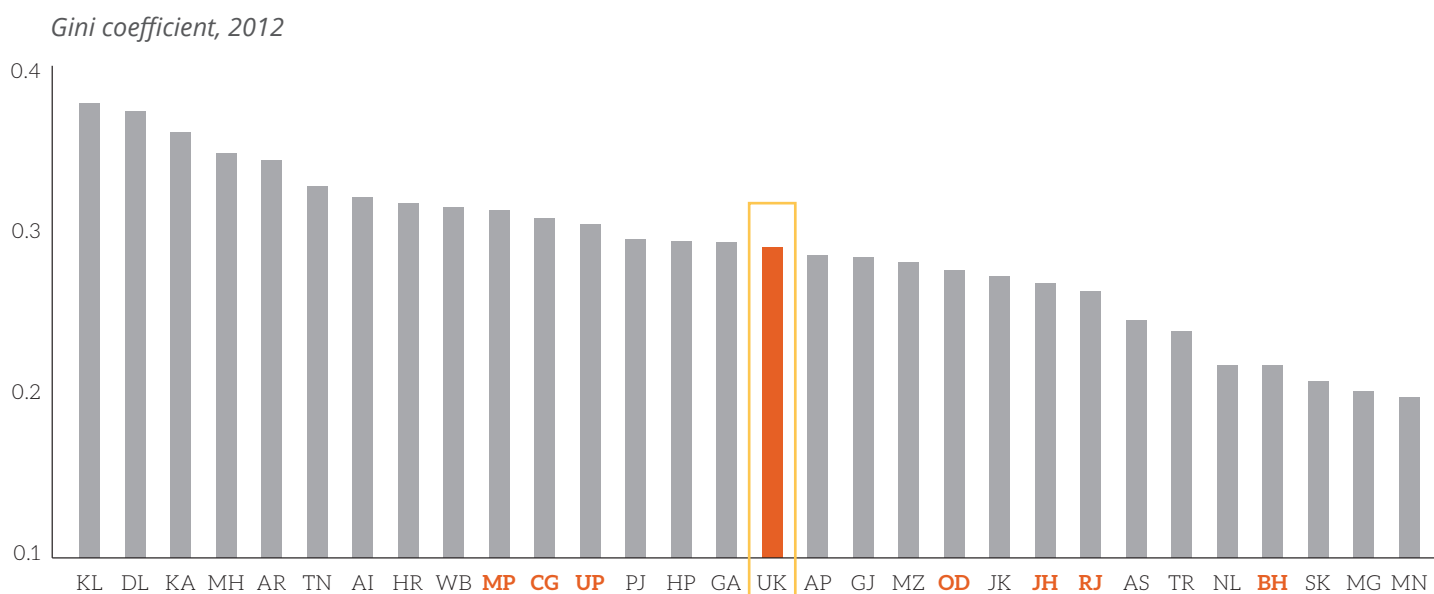

Interpreting the graph

Improving Low income, high growth	Leading High income, high growth
Lagging Low income, low growth	Weakening High income, low growth

Improvement from 2005 to 2012

Standard of living, 2005

Uttarakhand's growth is driven by the non-farm sectors of its economy

Uttarakhand

Poverty, Growth & Inequality

Poverty reduction in Uttarakhand was among the fastest in the country after 2005

A very small share of India's poor live in Uttarakhand

Uttarakhand

Poverty, Growth & Inequality

Consumption inequality is increasing in Uttarakhand, a lot more in urban areas

Consumption inequality in Uttarakhand is below the national average

Low Income States are highlighted in orange, AI is All India.