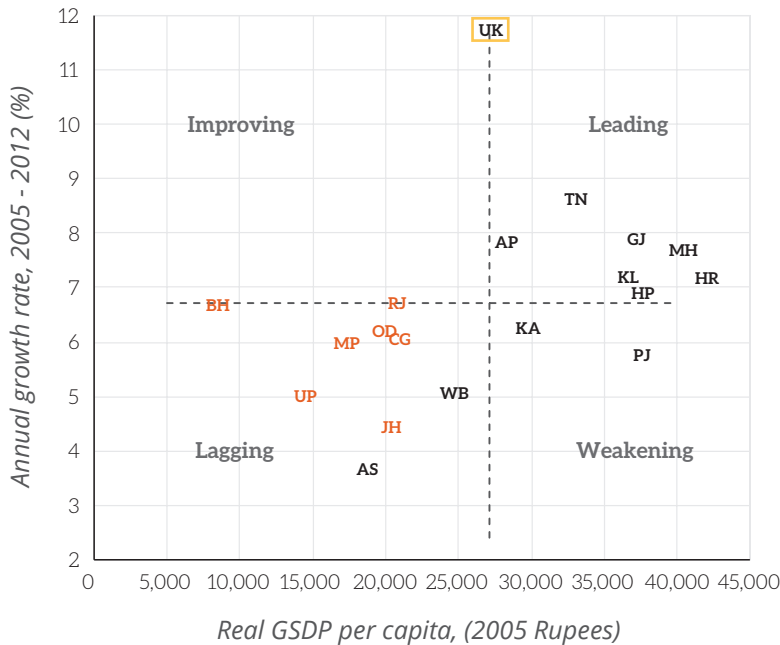

Uttarakhand

Poverty, Growth & Inequality

Uttarakhand is one India's fastest growing states. The state's economic growth is mainly driven by the non-farm sectors of the economy. Poverty reduction in the state was among the most rapid in the country after 2005. In spite of this, some of Uttarakhand's central and southern districts record higher levels of poverty than its other regions. Consumption inequality has been increasing in the state, especially in urban areas.

District level poverty, 2012

Uttarakhand

Poverty, Growth & Inequality

Uttarakhand experienced one of the fastest declines in poverty in the country after 2005

Low Income States are highlighted in orange, AI is All India.

Poverty increased in urban areas of Uttarakhand between 1994 and 2005, but thereafter declined rapidly in all areas

Uttarakhand

Poverty, Growth & Inequality

Growth in Uttarakhand has been the highest in the country since 2005

Interpreting the graph

Improving Low income, high growth	Leading High income, high growth
Lagging Low income, low growth	Weakening High income, low growth

Improvement from 2005 to 2012

Standard of living, 2005