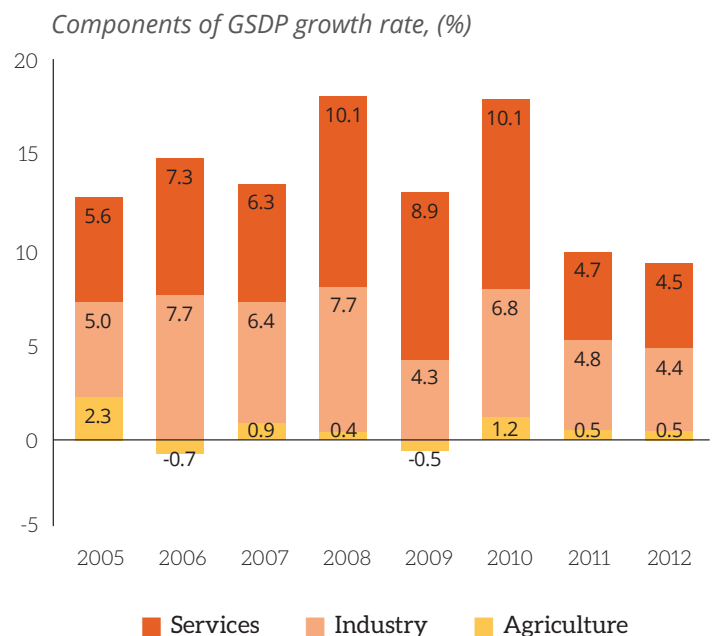

District level poverty, 2012

Uttarakhand

Poverty, Growth & Inequality

Uttarakhand experienced one of the fastest declines in poverty in the country after 2005

Low Income States are highlighted in orange, AI is All India.

Poverty increased in urban areas of Uttarakhand between 1994 and 2005, but thereafter declined rapidly in all areas

Uttarakhand

Poverty, Growth & Inequality

Growth in Uttarakhand has been the highest in the country since 2005

Interpreting the graph

Improving Low income, high growth	Leading High income, high growth
Lagging Low income, low growth	Weakening High income, low growth

Improvement from 2005 to 2012

Standard of living, 2005

Uttarakhand's growth is driven by the non-farm sectors of its economy

Uttarakhand

Poverty, Growth & Inequality

Poverty reduction in Uttarakhand was among the fastest in the country after 2005

A very small share of India's poor live in Uttarakhand