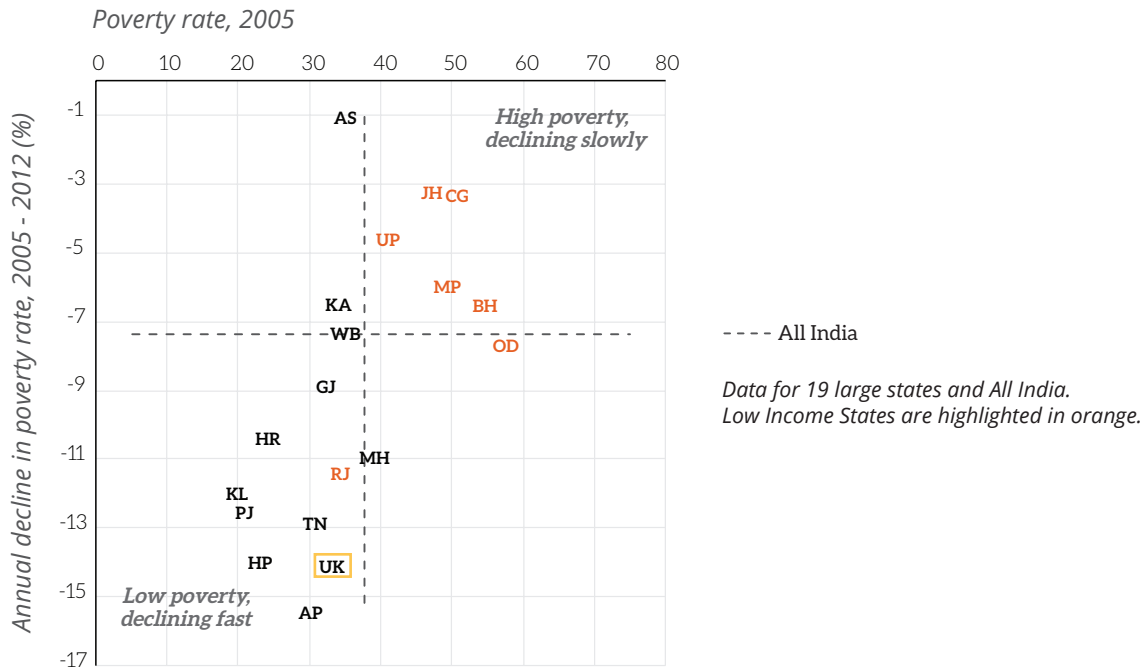

District level poverty, 2012

Uttarakhand

Poverty, Growth & Inequality

Uttarakhand experienced one of the fastest declines in poverty in the country after 2005

Low Income States are highlighted in orange, AI is All India.

Poverty increased in urban areas of Uttarakhand between 1994 and 2005, but thereafter declined rapidly in all areas

Uttarakhand

Poverty, Growth & Inequality

Growth in Uttarakhand has been the highest in the country since 2005

Interpreting the graph

Improving Low income, high growth	Leading High income, high growth
Lagging Low income, low growth	Weakening High income, low growth

Improvement from 2005 to 2012

Standard of living, 2005

Uttarakhand's growth is driven by the non-farm sectors of its economy

Uttarakhand

Poverty, Growth & Inequality

Poverty reduction in Uttarakhand was among the fastest in the country after 2005

A very small share of India's poor live in Uttarakhand