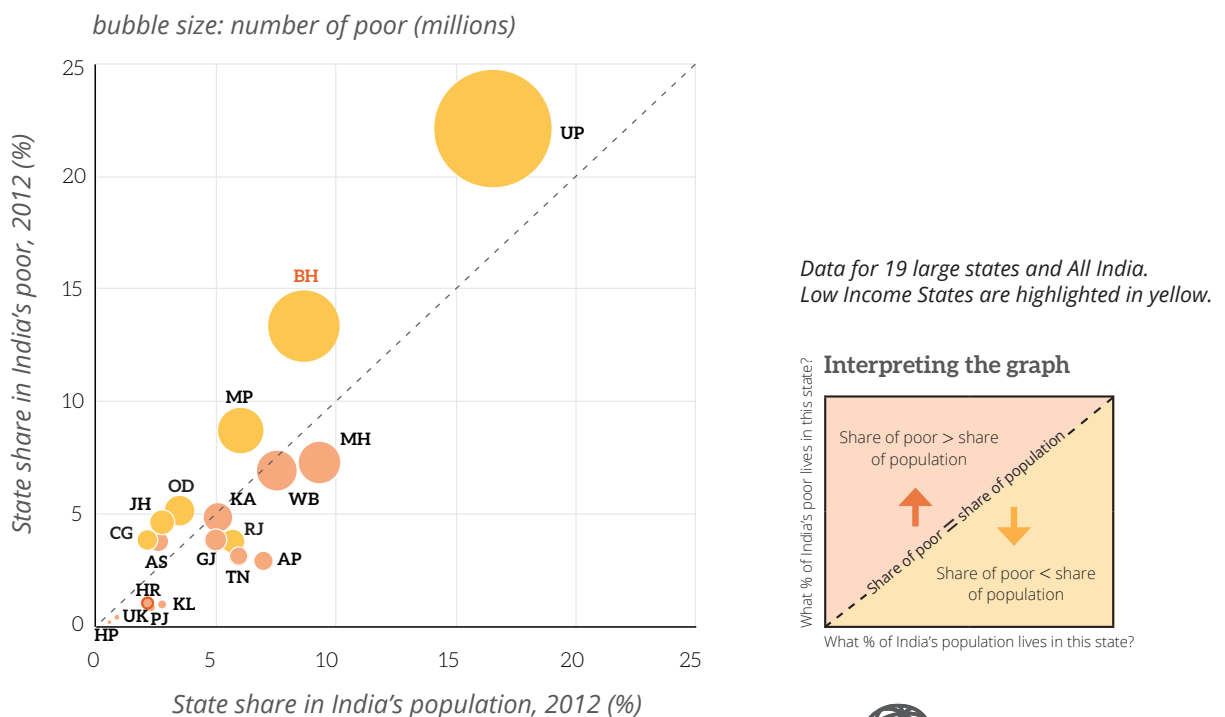

Poverty increased in urban areas of Uttarakhand between 1994 and 2005, but thereafter declined rapidly in all areas

Uttarakhand

Poverty, Growth & Inequality

Growth in Uttarakhand has been the highest in the country since 2005

Interpreting the graph

Improving Low income, high growth	Leading High income, high growth
Lagging Low income, low growth	Weakening High income, low growth

Improvement from 2005 to 2012

Standard of living, 2005

Uttarakhand's growth is driven by the non-farm sectors of its economy

Uttarakhand

Poverty, Growth & Inequality

Poverty reduction in Uttarakhand was among the fastest in the country after 2005

A very small share of India's poor live in Uttarakhand

Uttarakhand

Poverty, Growth & Inequality

Consumption inequality is increasing in Uttarakhand, a lot more in urban areas

Consumption inequality in Uttarakhand is below the national average

Low Income States are highlighted in orange, AI is All India.