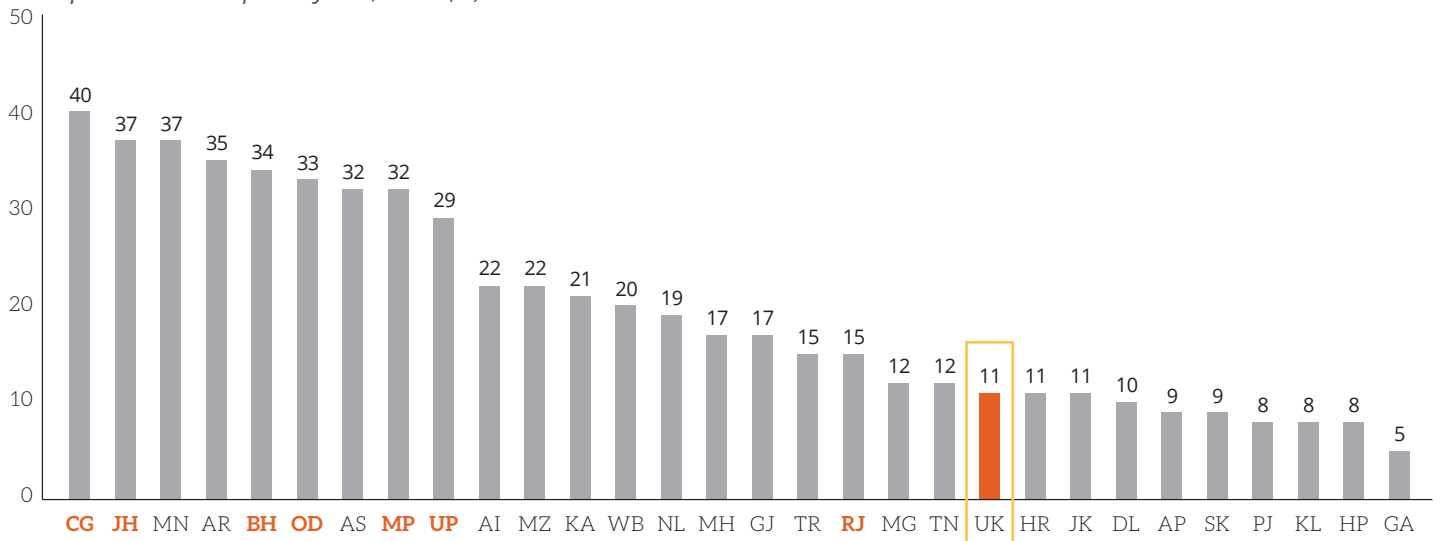

Uttarakhand

Poverty, Growth & Inequality

Uttarakhand is one India's fastest growing states. The state's economic growth is mainly driven by the non-farm sectors of the economy. Poverty reduction in the state was among the most rapid in the country after 2005. In spite of this, some of Uttarakhand's central and southern districts record higher levels of poverty than its other regions. Consumption inequality has been increasing in the state, especially in urban areas.

Poverty in Uttarakhand is lower than in many other Indian states

Population below poverty line, 2012 (%)

Low Income States are highlighted in orange, AI is All India.

Central and southern districts have higher poverty than the rest in Uttarakhand

District level poverty, 2012

Uttarakhand

Poverty, Growth & Inequality

Uttarakhand experienced one of the fastest declines in poverty in the country after 2005

Low Income States are highlighted in orange, AI is All India.

Poverty increased in urban areas of Uttarakhand between 1994 and 2005, but thereafter declined rapidly in all areas

Uttarakhand

Poverty, Growth & Inequality

Growth in Uttarakhand has been the highest in the country since 2005