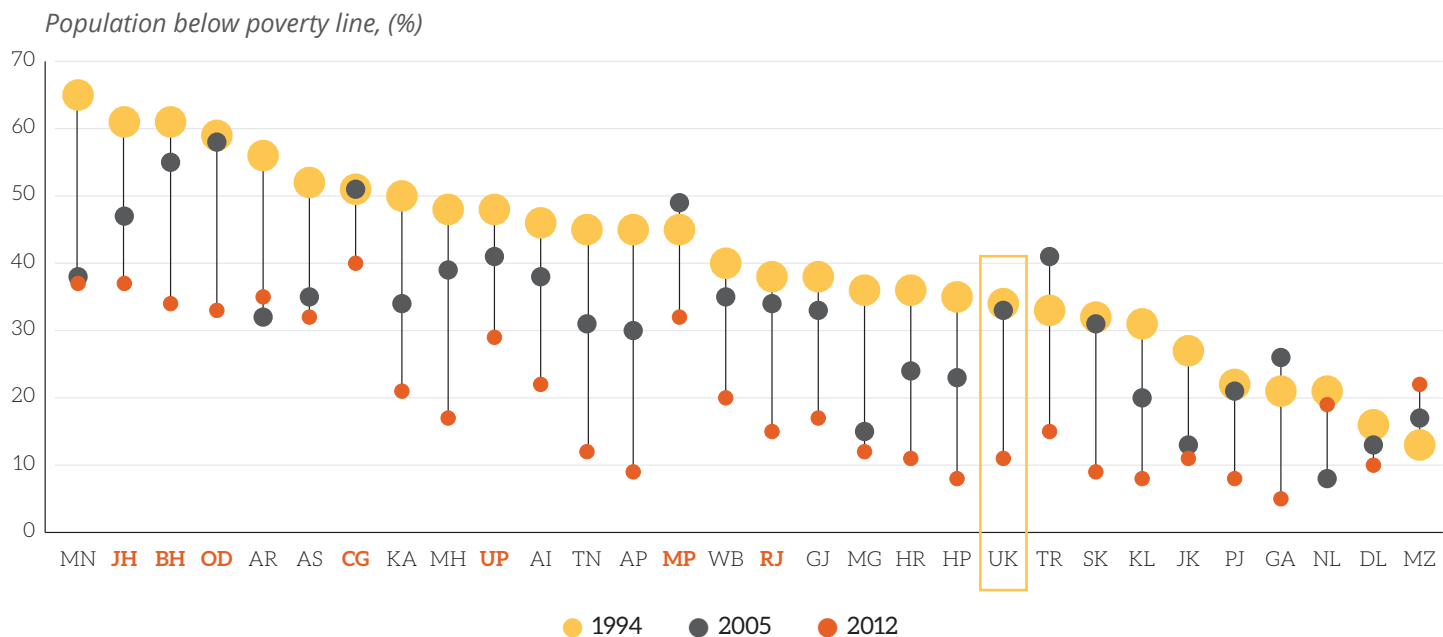

Uttarakhand

Poverty, Growth & Inequality

Uttarakhand is one India's fastest growing states. The state's economic growth is mainly driven by the non-farm sectors of the economy. Poverty reduction in the state was among the most rapid in the country after 2005. In spite of this, some of Uttarakhand's central and southern districts record higher levels of poverty than its other regions. Consumption inequality has been increasing in the state, especially in urban areas.

Poverty in Uttarakhand is lower than in many other Indian states

Population below poverty line, 2012 (%)

Low Income States are highlighted in orange, AI is All India.

Central and southern districts have higher poverty than the rest in Uttarakhand

District level poverty, 2012

Uttarakhand

Poverty, Growth & Inequality

Uttarakhand experienced one of the fastest declines in poverty in the country after 2005

Low Income States are highlighted in orange, AI is All India.

Poverty increased in urban areas of Uttarakhand between 1994 and 2005, but thereafter declined rapidly in all areas

Uttarakhand

Poverty, Growth & Inequality

Growth in Uttarakhand has been the highest in the country since 2005