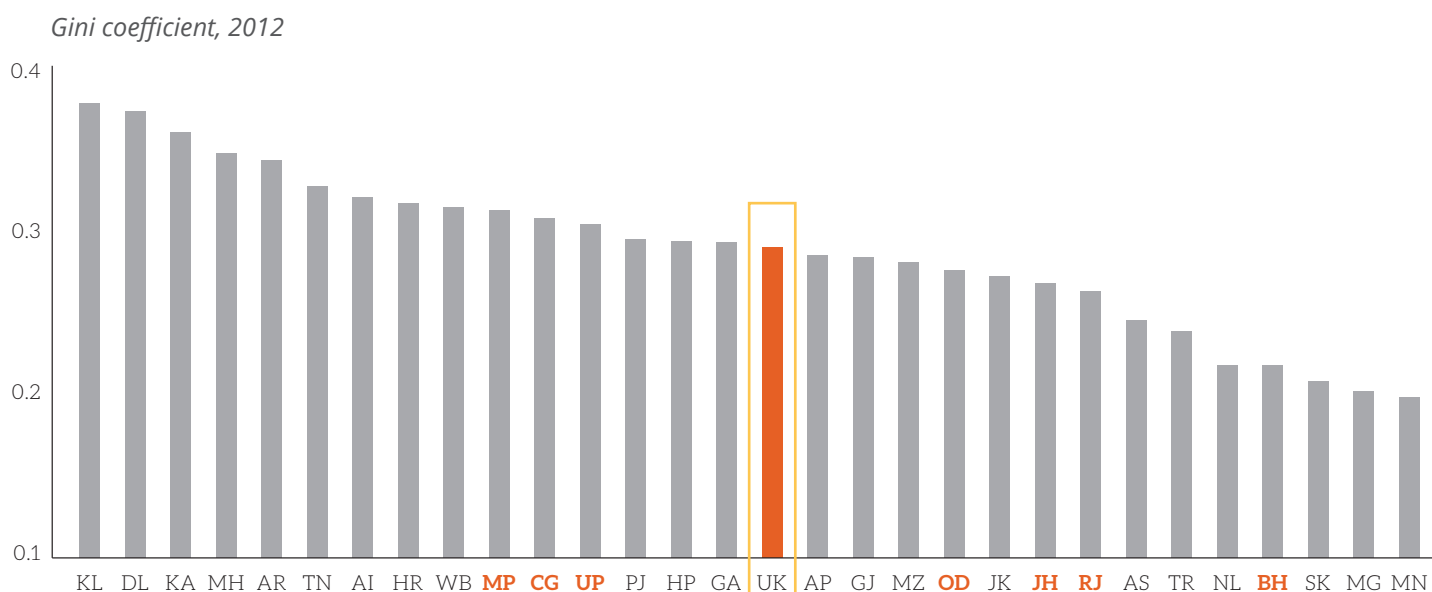

Interpreting the graph

Improving Low income, high growth	Leading High income, high growth
Lagging Low income, low growth	Weakening High income, low growth

Improvement from 2005 to 2012

Standard of living, 2005

Uttarakhand's growth is driven by the non-farm sectors of its economy

Uttarakhand

Poverty, Growth & Inequality

Poverty reduction in Uttarakhand was among the fastest in the country after 2005

A very small share of India's poor live in Uttarakhand

Uttarakhand

Poverty, Growth & Inequality

Consumption inequality is increasing in Uttarakhand, a lot more in urban areas

Consumption inequality in Uttarakhand is below the national average

Low Income States are highlighted in orange, AI is All India.