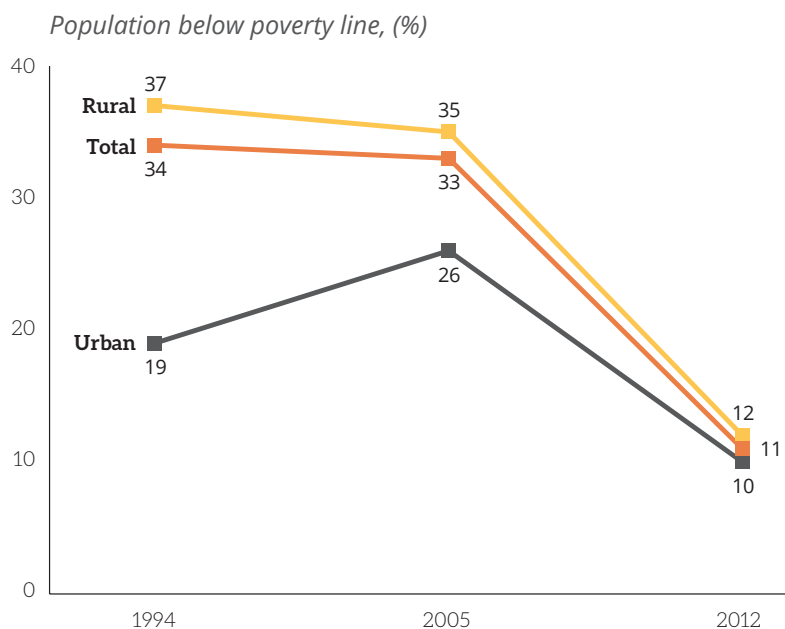

District level poverty, 2012

Uttarakhand

Poverty, Growth & Inequality

Uttarakhand experienced one of the fastest declines in poverty in the country after 2005

Low Income States are highlighted in orange, AI is All India.

Poverty increased in urban areas of Uttarakhand between 1994 and 2005, but thereafter declined rapidly in all areas

Uttarakhand

Poverty, Growth & Inequality

Growth in Uttarakhand has been the highest in the country since 2005