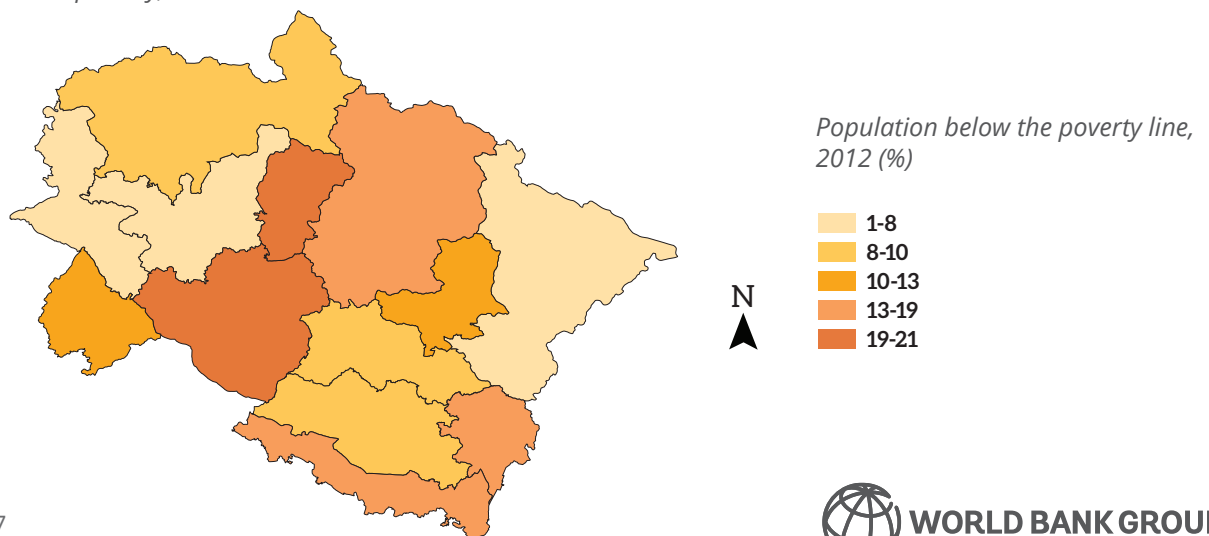

Uttarakhand

Poverty, Growth & Inequality

Uttarakhand is one India's fastest growing states. The state's economic growth is mainly driven by the non-farm sectors of the economy. Poverty reduction in the state was among the most rapid in the country after 2005. In spite of this, some of Uttarakhand's central and southern districts record higher levels of poverty than its other regions. Consumption inequality has been increasing in the state, especially in urban areas.

Poverty in Uttarakhand is lower than in many other Indian states

Population below poverty line, 2012 (%)

Low Income States are highlighted in orange, AI is All India.

Central and southern districts have higher poverty than the rest in Uttarakhand

District level poverty, 2012

Uttarakhand

Poverty, Growth & Inequality

Uttarakhand experienced one of the fastest declines in poverty in the country after 2005

Low Income States are highlighted in orange, AI is All India.

Poverty increased in urban areas of Uttarakhand between 1994 and 2005, but thereafter declined rapidly in all areas

Uttarakhand

Poverty, Growth & Inequality

Growth in Uttarakhand has been the highest in the country since 2005